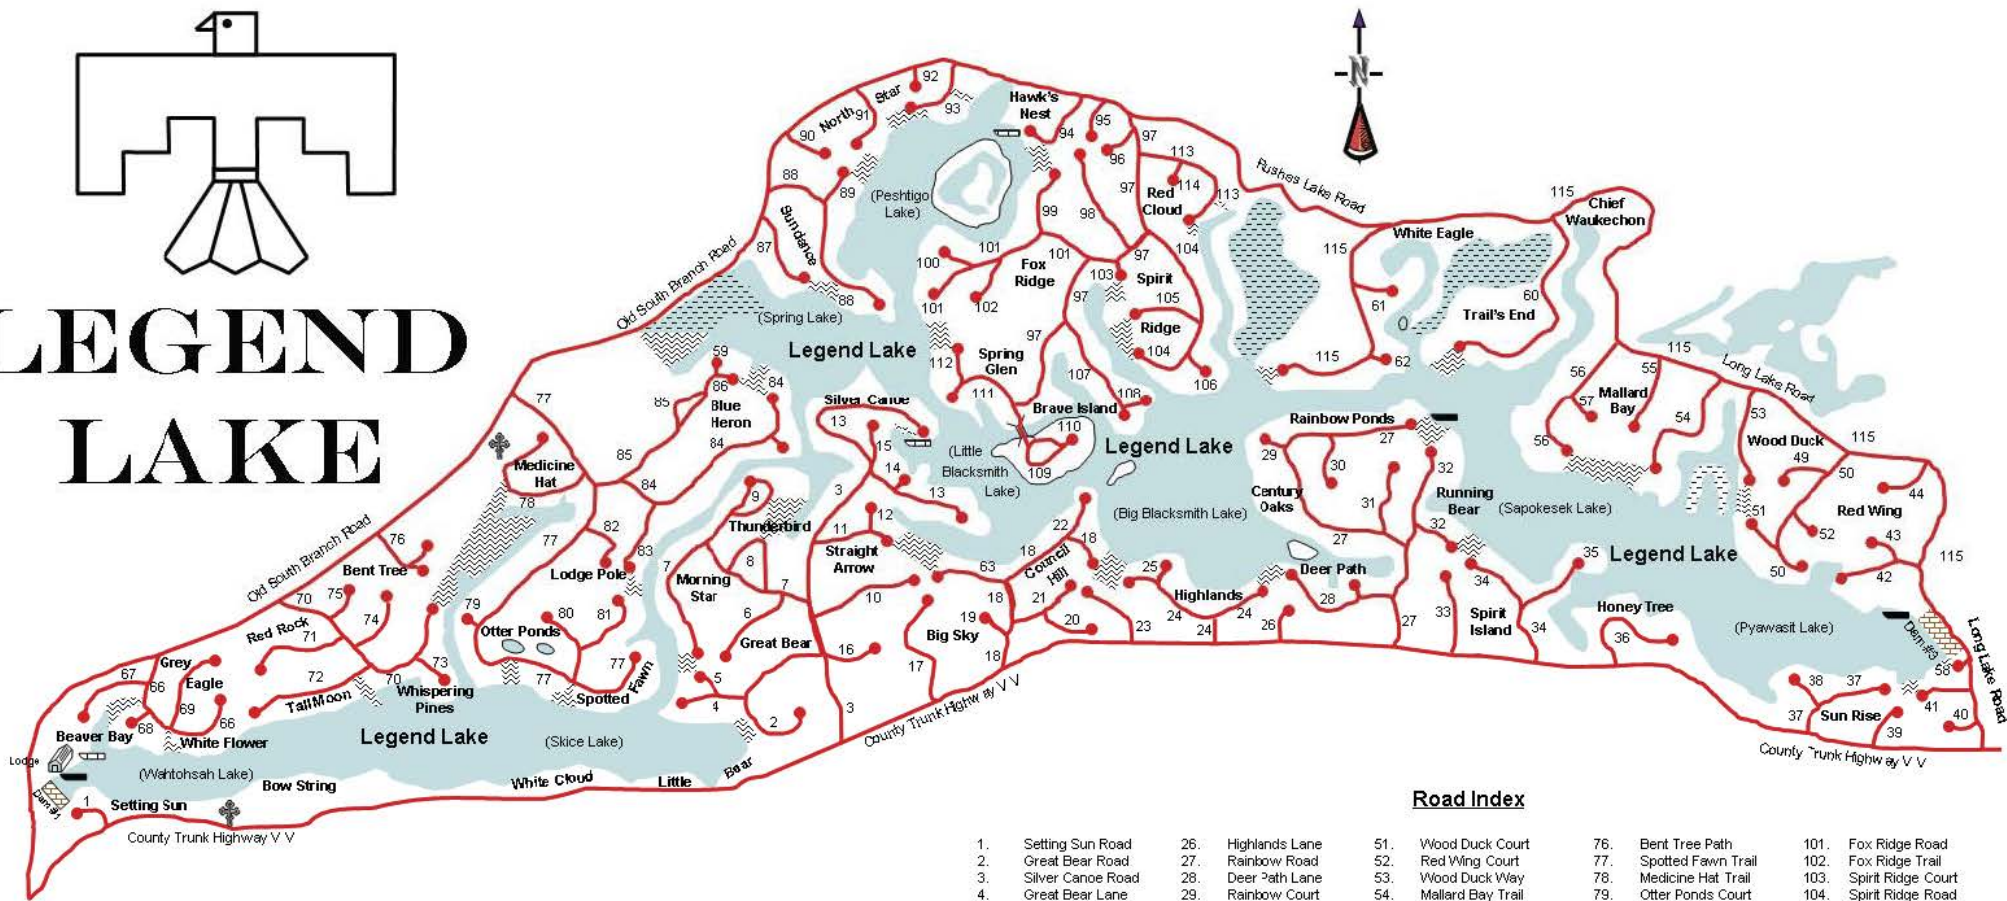

# LEGEND LAKE

<b>LLPOA Boat Launch</b>	
<b>Public Boat Launch</b>	
<b>Beach Club</b>	
<b>Conservancy</b>	
<b>Cemetery</b>	
<b>Dam</b>	